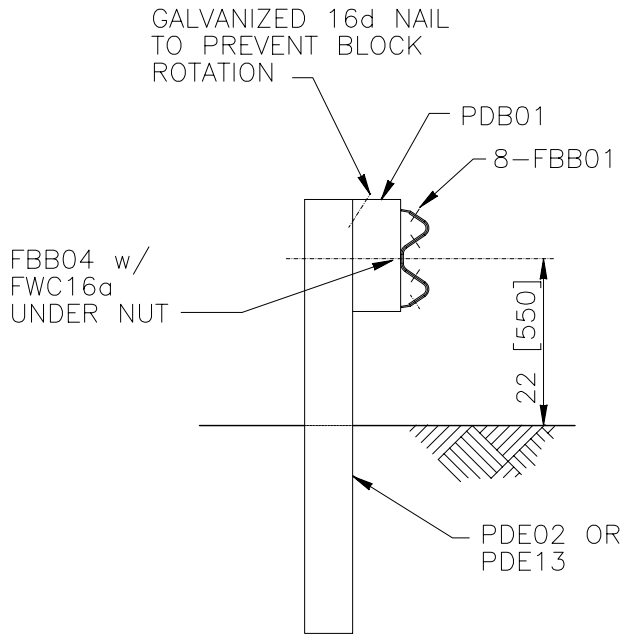

ELEVATION

SGR04a

SGR04b

1994

STRONG-POST W-BEAM GUARDRAIL

SGR04a-b

SHEET NO.

DATE: