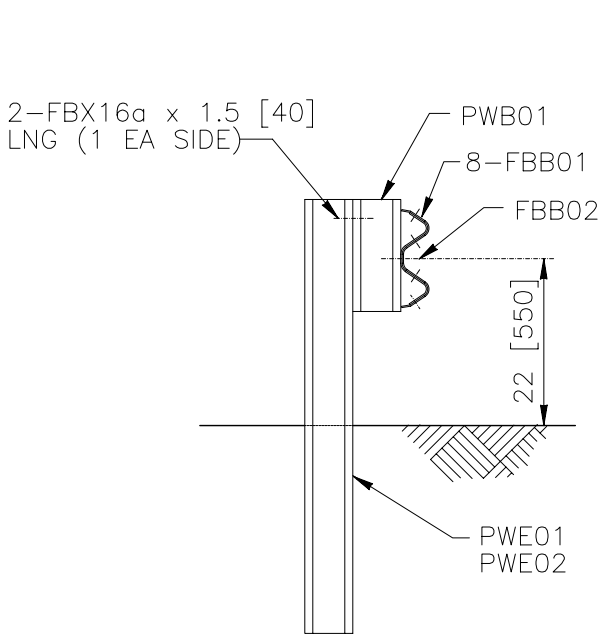

ELEVATION

SGR04a

SGR04b

1994

STRONG-POST W-BEAM GUARDRAIL

SGR04a-b

SHEET NO.

DATE: